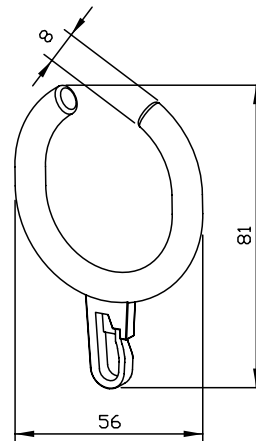

SHOWER CURTAIN RING BA045

56 x 81 x 8 mm

- Shower curtain ring in nylon, grey.
- Open at the top.
- Mounting: By clipping on shower curtain rails with tube diameter 32 mm.
- Weight, including single package: 0.1 kg (Packaging unit: 10 pcs.).

Suggested text for specifications:

Shower curtain ring, open at the top, for shower curtain rails with tube diameter 32 mm, in nylon, grey.

Dimensions: 56 x 81 x 8 mm

Packaging unit 10 pcs.

Article No. BA045